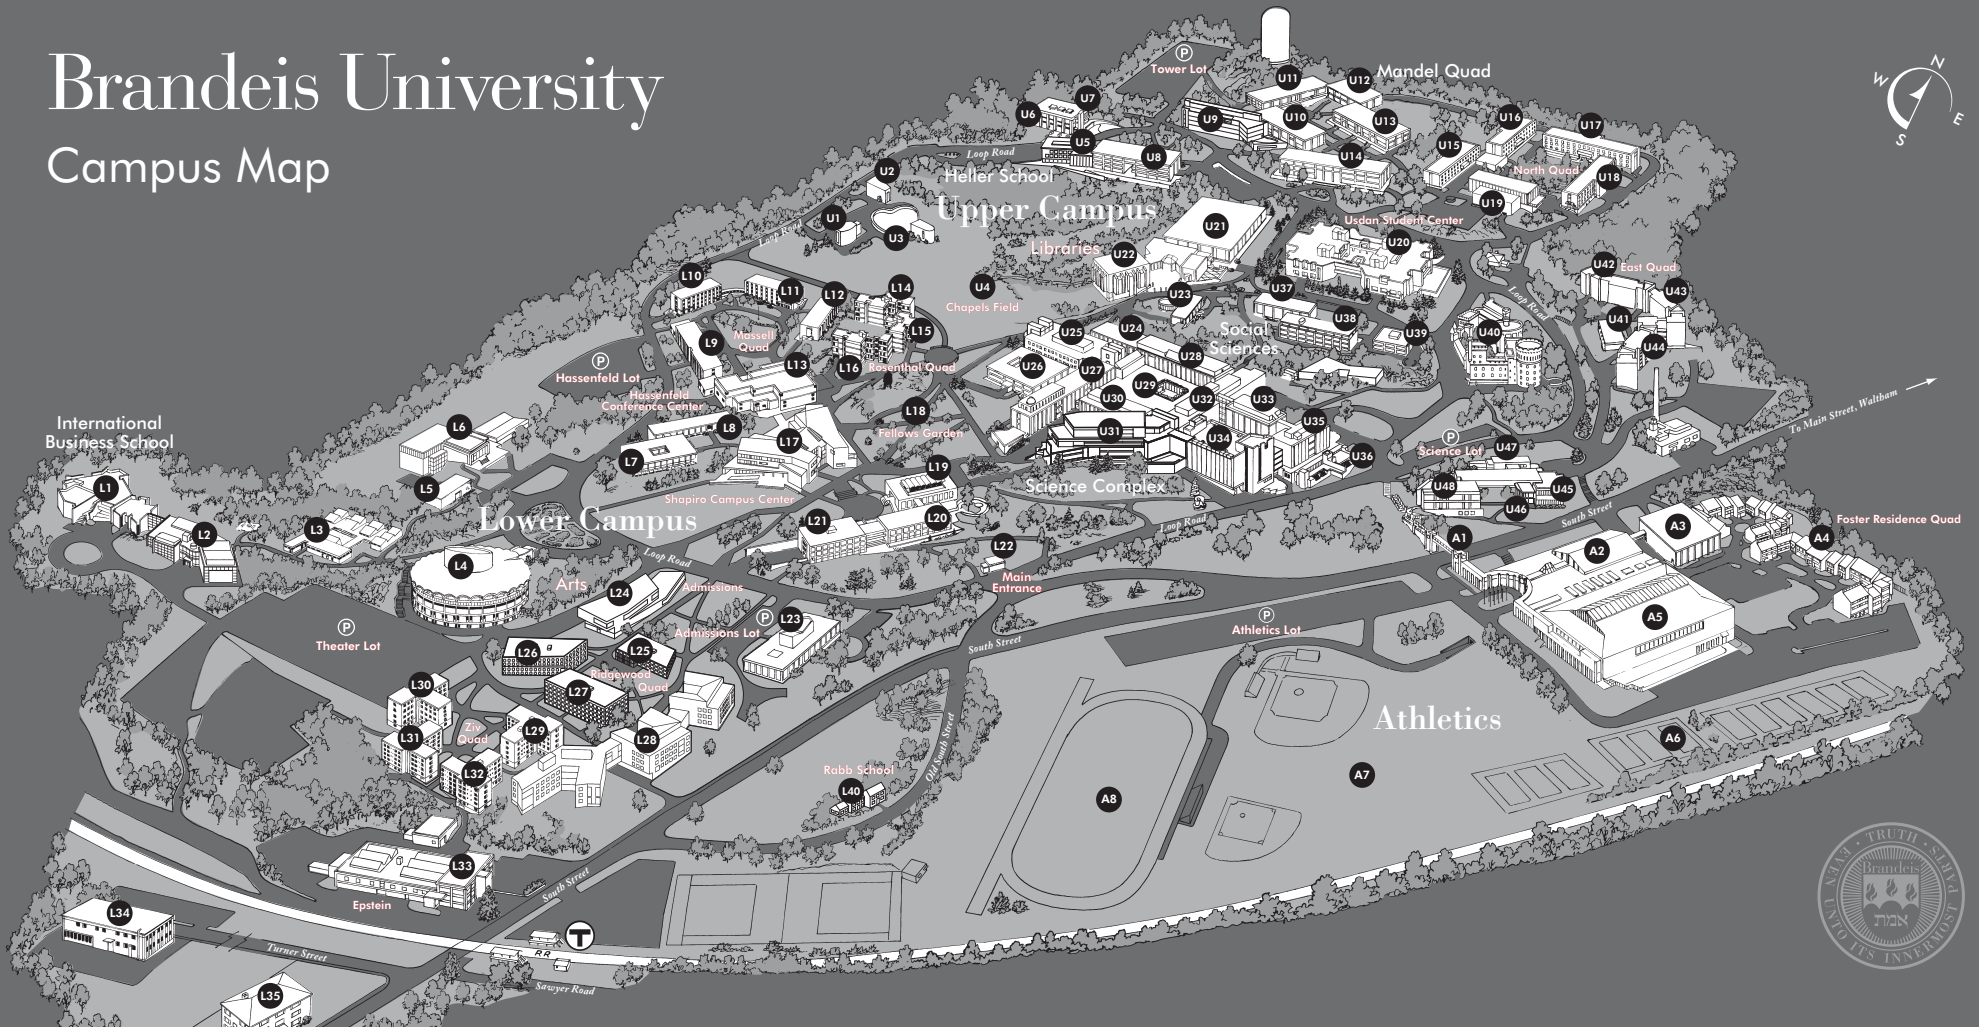

Brandeis University

Campus Map

Charles River Apartments

Lower Campus L

- L1 International Business School
- L2 Lemberg Academic Center
- L3 Admissions Center (Opens Fall 2009)
- L4 Arts
- L5 567 South Street Apartments
- L6 The Rose Art Museum
- L7 Faculty Center
- L8 Sachar International Center
- L9 Gerstenzang Science Library
- L10 Rosenthal Residence Hall East
- L11 Renfield Residence Hall
- L12 Sherman Hall
- L13 Hassenfeld Conference Center
- L14 Rosenthal Residence Hall North
- L15 Brown Social Science Center
- L16 Rosenthal Residence Hall South
- L17 Shapiro Residence Hall
- L18 Carl and Ruth Shapiro
- L19 Carl and Ruth Shapiro
- L20 Sherman Hall
- L21 Ridgewood Residence Hall A
- L22 Village Residence Hall
- L23 Slosberg Music Center
- L24 Admissions
- L25 Ridgewood Residence Hall B
- L26 Ridgewood Residence Hall C
- L27 Ridgewood Quads
- L28 Ziv Quads
- L29 Spingold Theater Center
- L30 Ziv Residence Hall A
- L31 Ziv Residence Hall B
- L32 Ziv Residence Hall D
- L33 Epstein
- L34 The Rabb School
- L35 Renfield Residence Hall
- L36 Ziv Residence Hall A
- L37 Spingold Theater Center
- L38 Ziv Residence Hall B
- L39 Ziv Residence Hall D

Upper Campus U

Athletics A

- A1 Squire Bridge
- A2 Shapiro Athletic Center
- A3 Linsey Sports Center (Pool)
- A4 Foster Residence Quad
- A5 Gosman Sports and Convocation Center
- A6 Rieger Tennis Courts
- A7 Marcus Field
- A8 Gordon Field